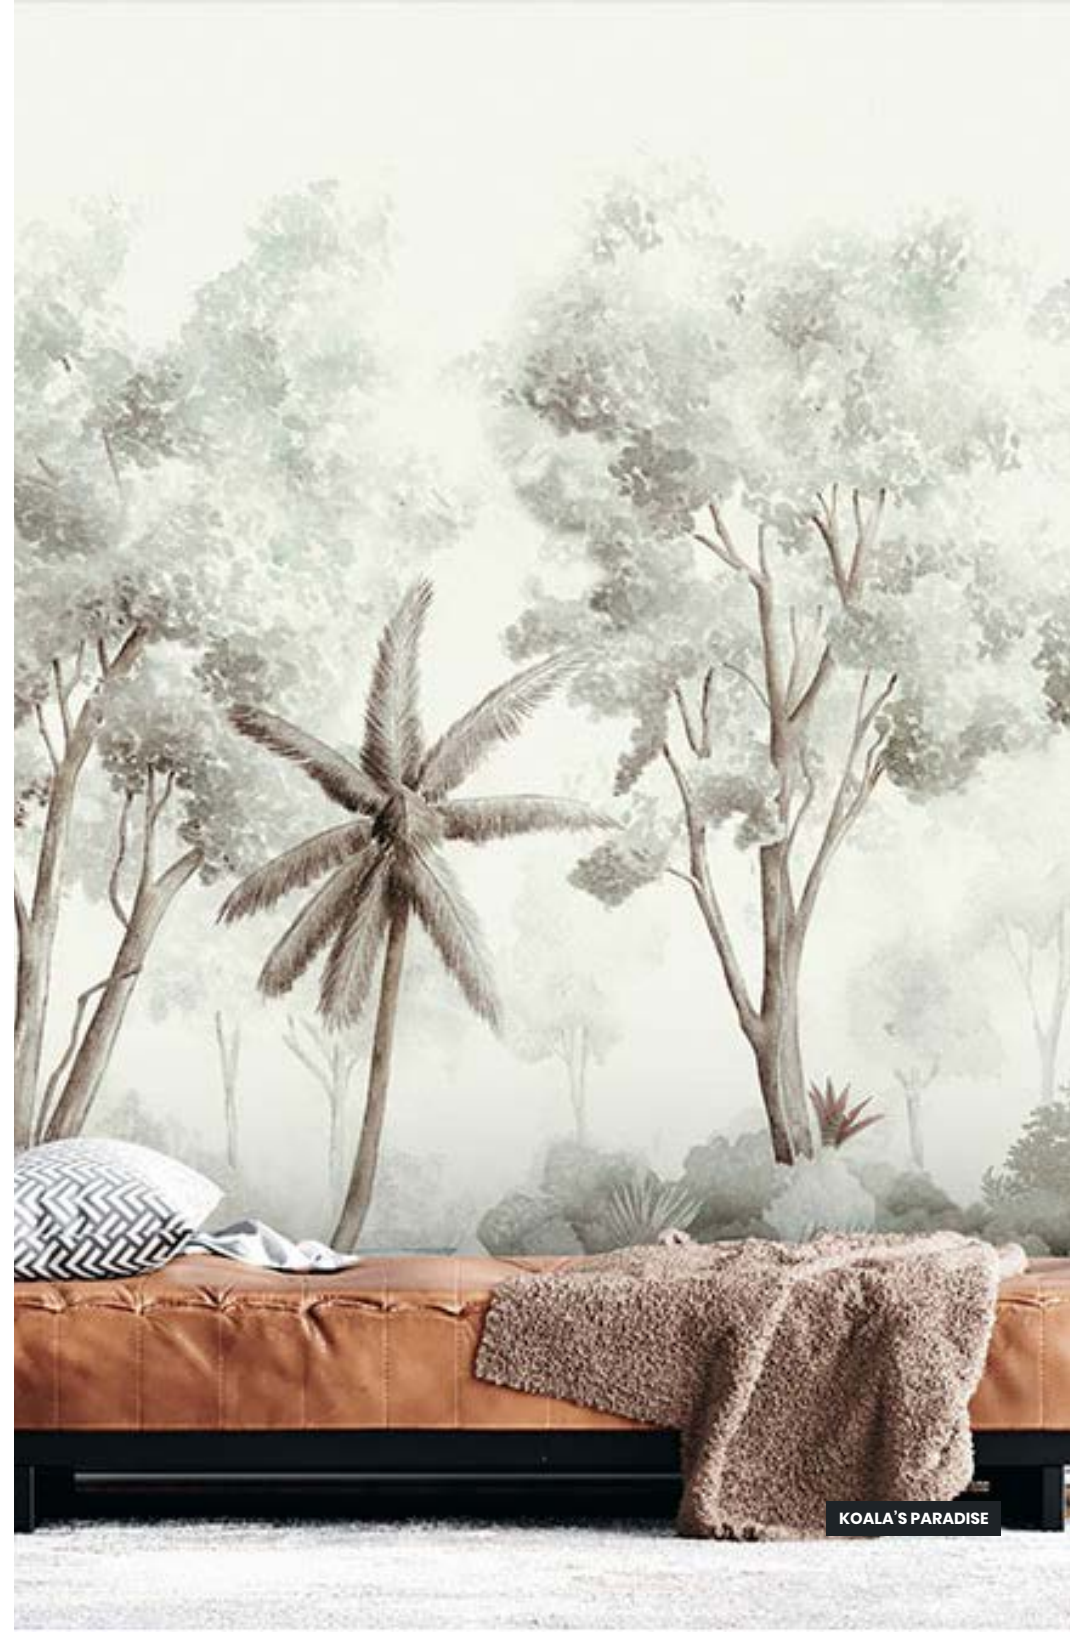

KOALA'S PARADISE

COLLECTION

Outback oasis

FINISHING

Prepasted Removable Smooth
Vinyl Matte Smooth
Vinyl Embossed Linen
Non-Pasted Commercial

SIZE

280 x 425 cm
110 x 167 in

OUTBACK OASIS