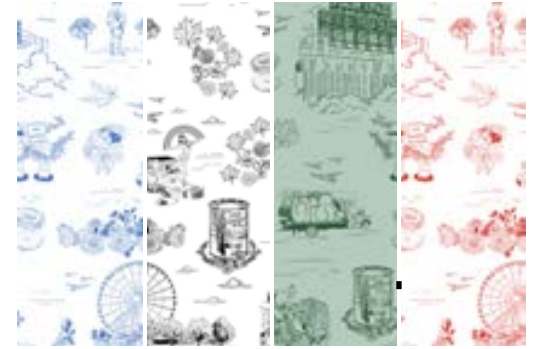

BLACK

COLLECTION

Montreal

Blue

Black

Green

Red

COLLECTION

Torn

Gold edition

COLLECTION

Maple Syrup

Maple Syrup