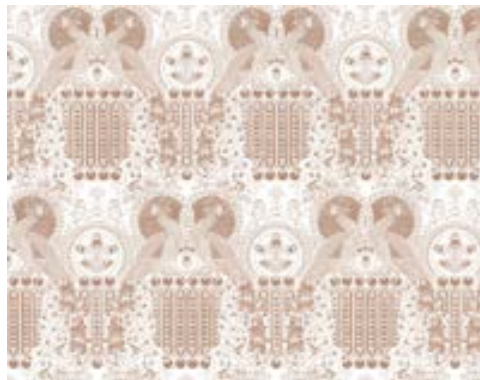

COLLECTION

Paon Oriental

FINISHING

Prepasted Removable Smooth
Vinyl Matte Smooth
Vinyl Embossed Linen
Non-Pasted Commercial

SIZE

280 x 510 cm
110 x 200 in

Blue bronze

Grey copper